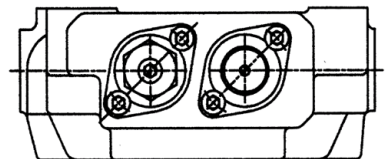

(leave plastics cover)

Newin Co., Inc.
 Directional Control Valve
 Equivalent to:
 Bondioli & Pavesi DN2-S Monoblock