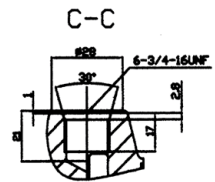

(leave plastics cover)

Newin Co., Inc.
 Directional Control Valve
 Equivalent to:
 Bondioli & Pavesi DN2-S Monoblock